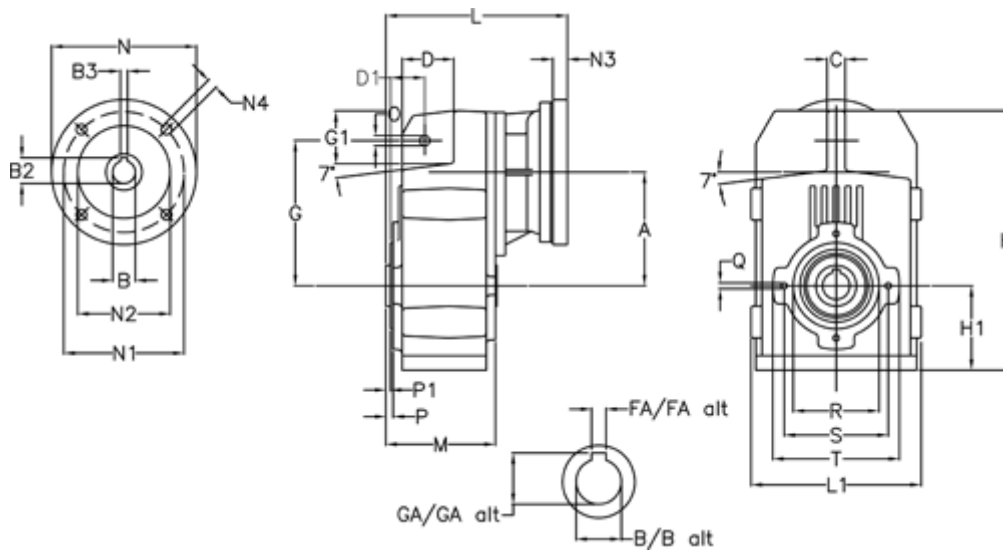

Article number: 29560520243235  
 Description: Shaft mounted gear  
 A513H50-202,4-P90B5

## Measures

A = 211.30	FA = 14	M = 163.0	Q = M12x19
B = 50	G = 278	N = 200	R = 180
B1 = 24	G1 = 105.5	N1 = 165	S = 215
B2 = 27.3	GA = 53.5	N2 = 130	T = 250
B3 = 8	H = 479.0	N4 = M10x20	
C = 20	H1 = 144.0	O = 22	
D = 93.5	L = 287.5	P = 8.5	
D1 = 65.0	L1 = 273	P1 = 4.5	